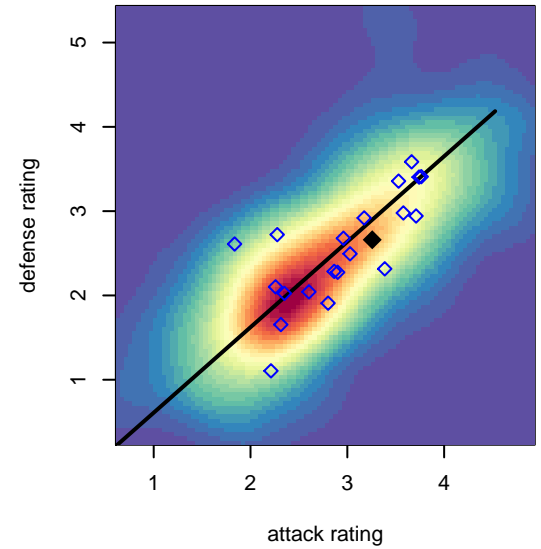

RVSC Timbers Red B98

Rogue Valley SC
 Medford, OR
 B98 total strength=1654
 attack=25.98 defense=14.3
 spr league = Win OYS B98 Premier

alt names used:
 Rogue Valley Timbers – RVT 98B Red
 Rogue Valley Timbers 98B Red
 Rogue Valley Timbers 98B Red (OR)
 Rogue Valley Timbers – RVT 98B Red

Venues played:
 2013 OYS Presidents Cup B98
 2014 Portland Winter Showcase U16
 2014 Win OYS B98 Premier
 2014 OYS Presidents Cup B98

RVSC Timbers Red B98
 Dots are actual minus expected GF (blue circles) and GA (red triangles).
 Blue line is smoothed change in attack strength. Red is smoothed change in defense strength.

**attack and defense variance (black dot)
relative to other teams
and top 10 in region**

**attack and defense rating
relative to others at age
and all opponents in last 13 months**

**attack and defense rating
relative to others at age
and all opponents in last 13 months**

Performance relative to 13 month average

Performance relative to 13 month average

Distribution of opponents
 Red = Lose zone, Blue = Win zone, Green = Even
 Black line separates win/lose zones

lot. A=Neither has attack advantage, B=Opponent has both attack and defense advantage, C=Opponent has both attack and defense disadvantage, D=Both have