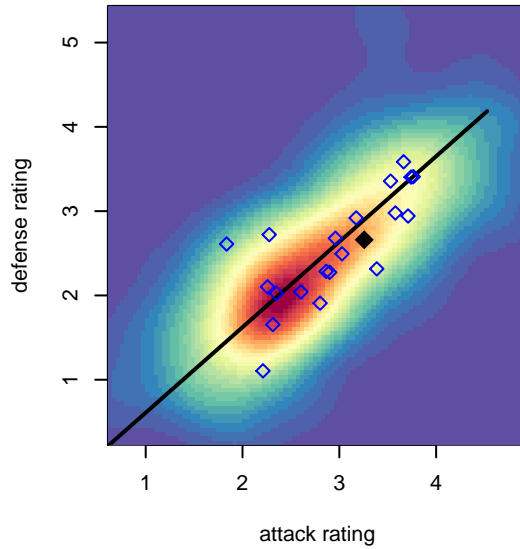

RVSC Timbers Red B98

Rogue Valley SC
 Medford, OR
 B98 total strength=1654
 attack=25.98 defense=14.3
 spr league = Win OYS B98 Premier

alt names used:
 Rogue Valley Timbers – RVT 98B Red
 Rogue Valley Timbers 98B Red
 Rogue Valley Timbers 98B Red (OR)
 Rogue Valley Timbers – RVT 98B Red

Venues played:
 2013 OYS Presidents Cup B98
 2014 Portland Winter Showcase U16
 2014 Win OYS B98 Premier
 2014 OYS Presidents Cup B98

RVSC Timbers Red B98
 Dots are actual minus expected GF (blue circles) and GA (red triangles).
 Blue line is smoothed change in attack strength. Red is smoothed change in defense strength.

**attack and defense variance (black dot)
relative to other teams
and top 10 in region**

**attack and defense rating
relative to others at age
and all opponents in last 13 months**

**attack and defense rating
relative to others at age
and all opponents in last 13 months**

Performance relative to 13 month average

Performance relative to 13 month average

Distribution of opponents
 Red = Lose zone, Blue = Win zone, Green = Even
 Black line separates win/lose zones

lot. A=Neither has attack advantage, B=Opponent has both attack and defense advantage, C=Opponent has both attack and defense disadvantage, D=Both have