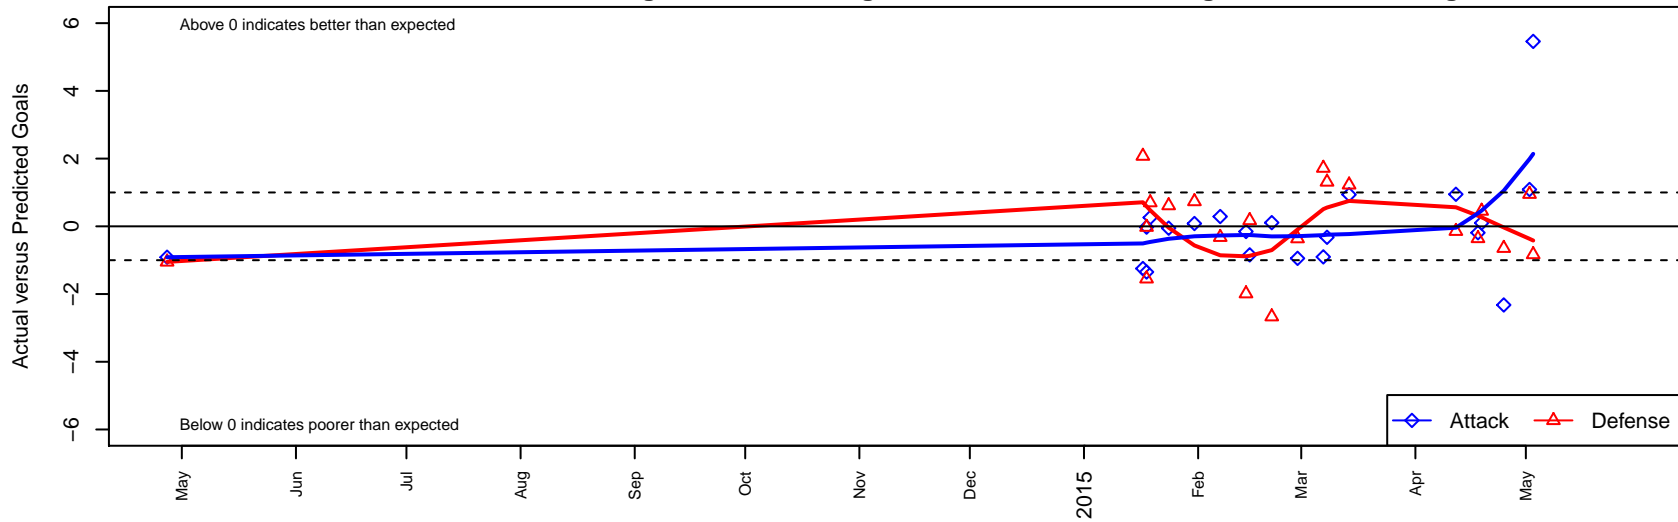

RVSC Timbers Red B98

Rogue Valley SC
 Medford, OR
 B98 total strength=1654
 attack=25.98 defense=14.3
 spr league = Win OYS B98 Premier

alt names used:
 Rogue Valley Timbers – RVT 98B Red
 Rogue Valley Timbers 98B Red
 Rogue Valley Timbers 98B Red (OR)
 Rogue Valley Timbers – RVT 98B Red

Venues played:
 2013 OYS Presidents Cup B98
 2014 Portland Winter Showcase U16
 2014 Win OYS B98 Premier
 2014 OYS Presidents Cup B98

RVSC Timbers Red B98
 Dots are actual minus expected GF (blue circles) and GA (red triangles).
 Blue line is smoothed change in attack strength. Red is smoothed change in defense strength.

**attack and defense variance (black dot)
relative to other teams
and top 10 in region**

**attack and defense rating
relative to others at age
and all opponents in last 13 months**

**attack and defense rating
relative to others at age
and all opponents in last 13 months**

Performance relative to 13 month average

Performance relative to 13 month average

Distribution of opponents
 Red = Lose zone, Blue = Win zone, Green = Even
 Black line separates win/lose zones

lot. A=Neither has attack advantage, B=Opponent has both attack and defense advantage, C=Opponent has both attack and defense disadvantage, D=Both have