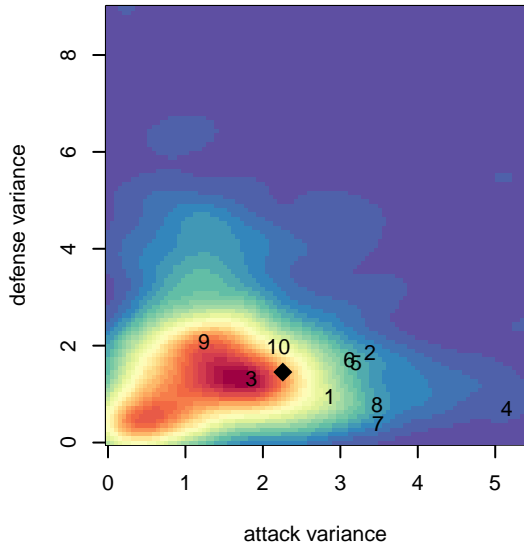

RVSC Timbers Red B98

Rogue Valley SC
 Medford, OR
 B98 total strength=1654
 attack=25.98 defense=14.3
 spr league = Win OYS B98 Premier

alt names used:
 Rogue Valley Timbers – RVT 98B Red
 Rogue Valley Timbers 98B Red
 Rogue Valley Timbers 98B Red (OR)
 Rogue Valley Timbers – RVT 98B Red

Venues played:
 2013 OYS Presidents Cup B98
 2014 Portland Winter Showcase U16
 2014 Win OYS B98 Premier
 2014 OYS Presidents Cup B98

RVSC Timbers Red B98
 Dots are actual minus expected GF (blue circles) and GA (red triangles).
 Blue line is smoothed change in attack strength. Red is smoothed change in defense strength.

**attack and defense variance (black dot)
relative to other teams
and top 10 in region**

**attack and defense rating
relative to others at age
and all opponents in last 13 months**

**attack and defense rating
relative to others at age
and all opponents in last 13 months**

Performance relative to 13 month average

Performance relative to 13 month average

Distribution of opponents
 Red = Lose zone, Blue = Win zone, Green = Even
 Black line separates win/lose zones

lot. A=Neither has attack advantage, B=Opponent has both attack and defense advantage, C=Opponent has both attack and defense disadvantage, D=Both have