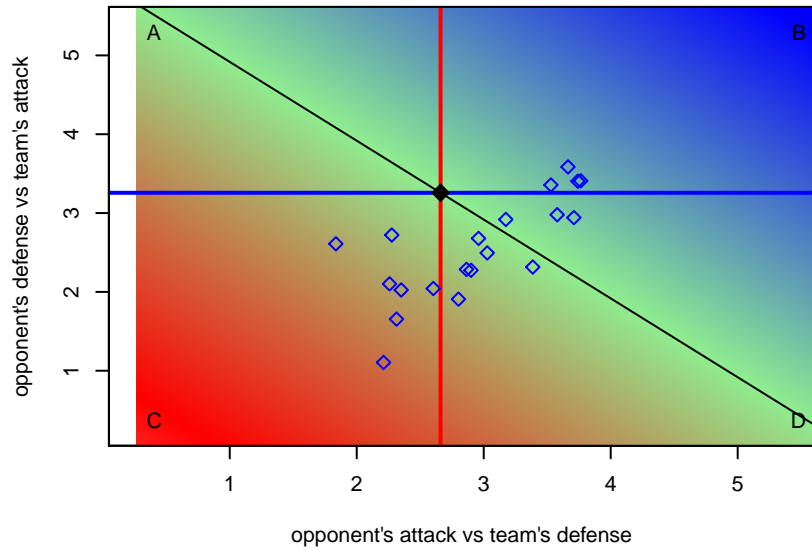

RVSC Timbers Red B98

Rogue Valley SC
 Medford, OR
 B98 total strength=1654
 attack=25.98 defense=14.3
 spr league = Win OYS B98 Premier

alt names used:
 Rogue Valley Timbers – RVT 98B Red
 Rogue Valley Timbers 98B Red
 Rogue Valley Timbers 98B Red (OR)
 Rogue Valley Timbers – RVT 98B Red

Venues played:
 2013 OYS Presidents Cup B98
 2014 Portland Winter Showcase U16
 2014 Win OYS B98 Premier
 2014 OYS Presidents Cup B98

RVSC Timbers Red B98
 Dots are actual minus expected GF (blue circles) and GA (red triangles).
 Blue line is smoothed change in attack strength. Red is smoothed change in defense strength.

**attack and defense variance (black dot)
relative to other teams
and top 10 in region**

**attack and defense rating
relative to others at age
and all opponents in last 13 months**

**attack and defense rating
relative to others at age
and all opponents in last 13 months**

Performance relative to 13 month average

Performance relative to 13 month average

Distribution of opponents
 Red = Lose zone, Blue = Win zone, Green = Even
 Black line separates win/lose zones

lot. A=Neither has attack advantage, B=Opponent has both attack and defense advantage, C=Opponent has both attack and defense disadvantage, D=Both have