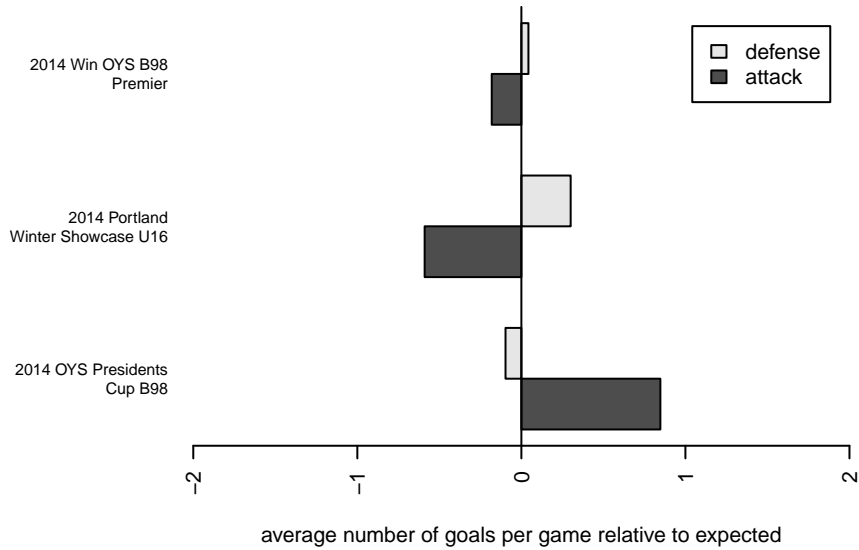

RVSC Timbers Red B98

Rogue Valley SC
 Medford, OR
 B98 total strength=1654
 attack=25.98 defense=14.3
 spr league = Win OYS B98 Premier

alt names used:
 Rogue Valley Timbers – RVT 98B Red
 Rogue Valley Timbers 98B Red
 Rogue Valley Timbers 98B Red (OR)
 Rogue Valley Timbers – RVT 98B Red

Venues played:
 2013 OYS Presidents Cup B98
 2014 Portland Winter Showcase U16
 2014 Win OYS B98 Premier
 2014 OYS Presidents Cup B98

RVSC Timbers Red B98
 Dots are actual minus expected GF (blue circles) and GA (red triangles).
 Blue line is smoothed change in attack strength. Red is smoothed change in defense strength.

**attack and defense variance (black dot)
relative to other teams
and top 10 in region**

**attack and defense rating
relative to others at age
and all opponents in last 13 months**

**attack and defense rating
relative to others at age
and all opponents in last 13 months**

Performance relative to 13 month average

Performance relative to 13 month average

Distribution of opponents
 Red = Lose zone, Blue = Win zone, Green = Even
 Black line separates win/lose zones

lot. A=Neither has attack advantage, B=Opponent has both attack and defense advantage, C=Opponent has both attack and defense disadvantage, D=Both have